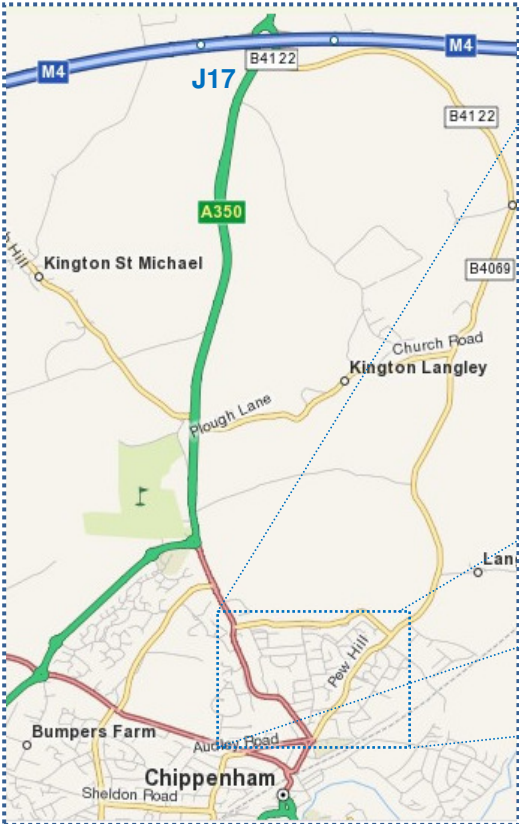

# Directions to Surecast Alloys Limited

**Langley Park Security Gate**

Address for Sat Nav:  
Pew Hill  
Chippenham  
SN15 1GE

LANGLEY PARK - CHIPPENHAM

Unit R11 Foundry Lane, Langley Park, Chippenham, SN15 1JB