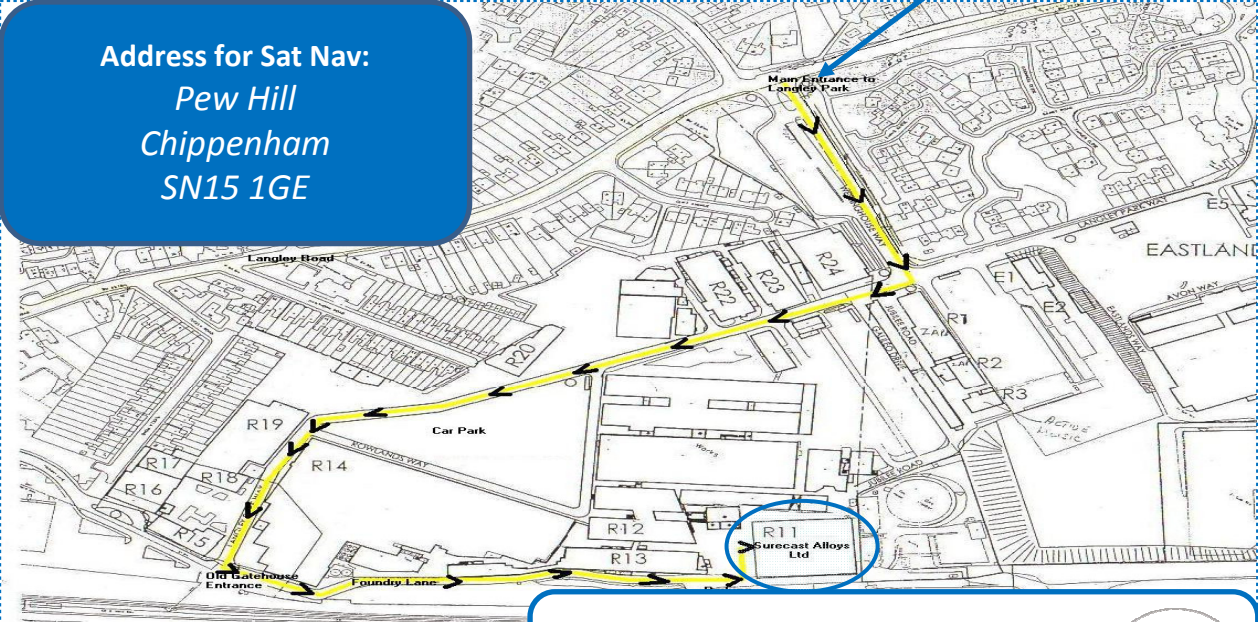

# Directions to Surecast Alloys Limited

**Langley Park Security Gate**

Address for Sat Nav:  
Pew Hill  
Chippenham  
SN15 1GE

LANGLEY PARK - CHIPPENHAM

Unit R11 Foundry Lane, Langley Park, Chippenham, SN15 1JB